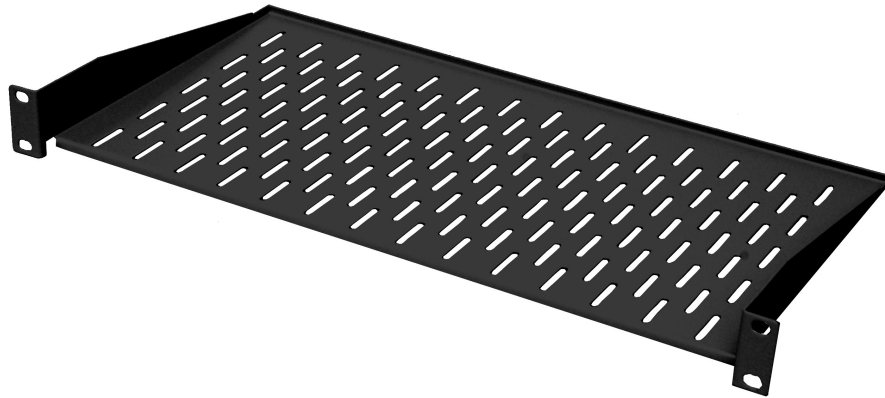

Product Information

19" fixed shelf, BKT 1U, 250 mm depth, RAL 7021 black

Card No. PI_1111125.2V_02.16

Features

- Front - mounted
- Made of steel sheet
- Standard coating, RAL 7035 (light grey)
- Weight: 1 kg
- Load capacity: 10 kg
- Colour: RAL 7021

Performance/Variants

Type	Depth (mm)	Index
1U	250	1111125.2V